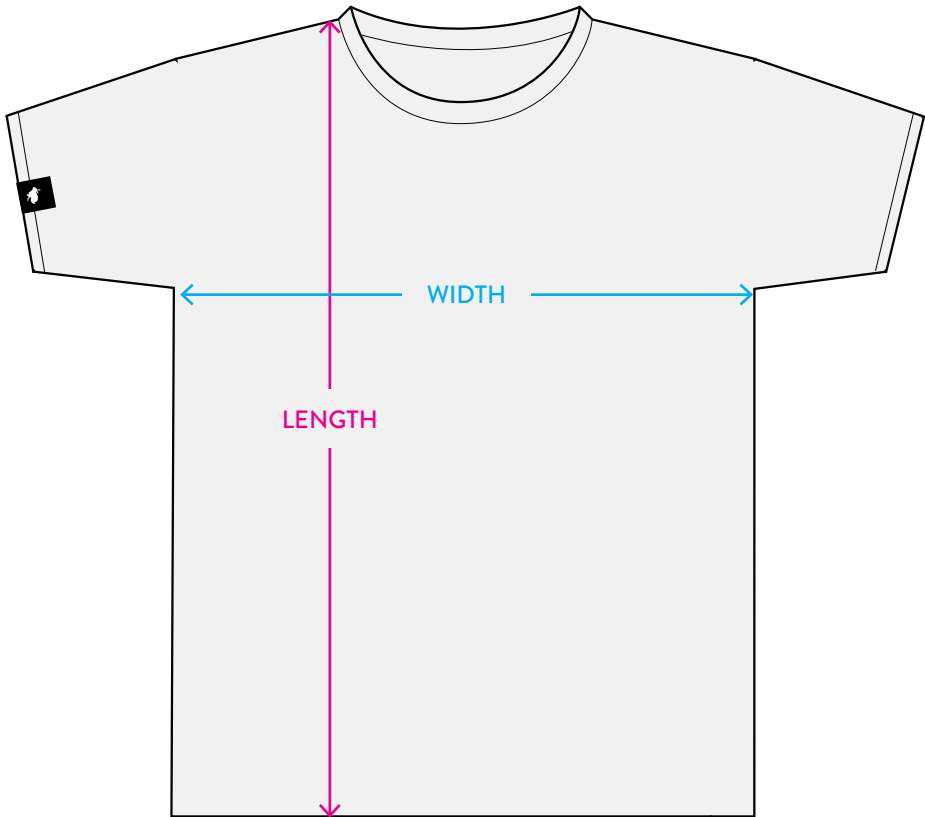

PAPER TEE

MEASUREMENTS	S	M	L	XL	2XL
WIDTH(CM)	46	50	54	58	62
LENGTH(CM)	71	74	77	80	83